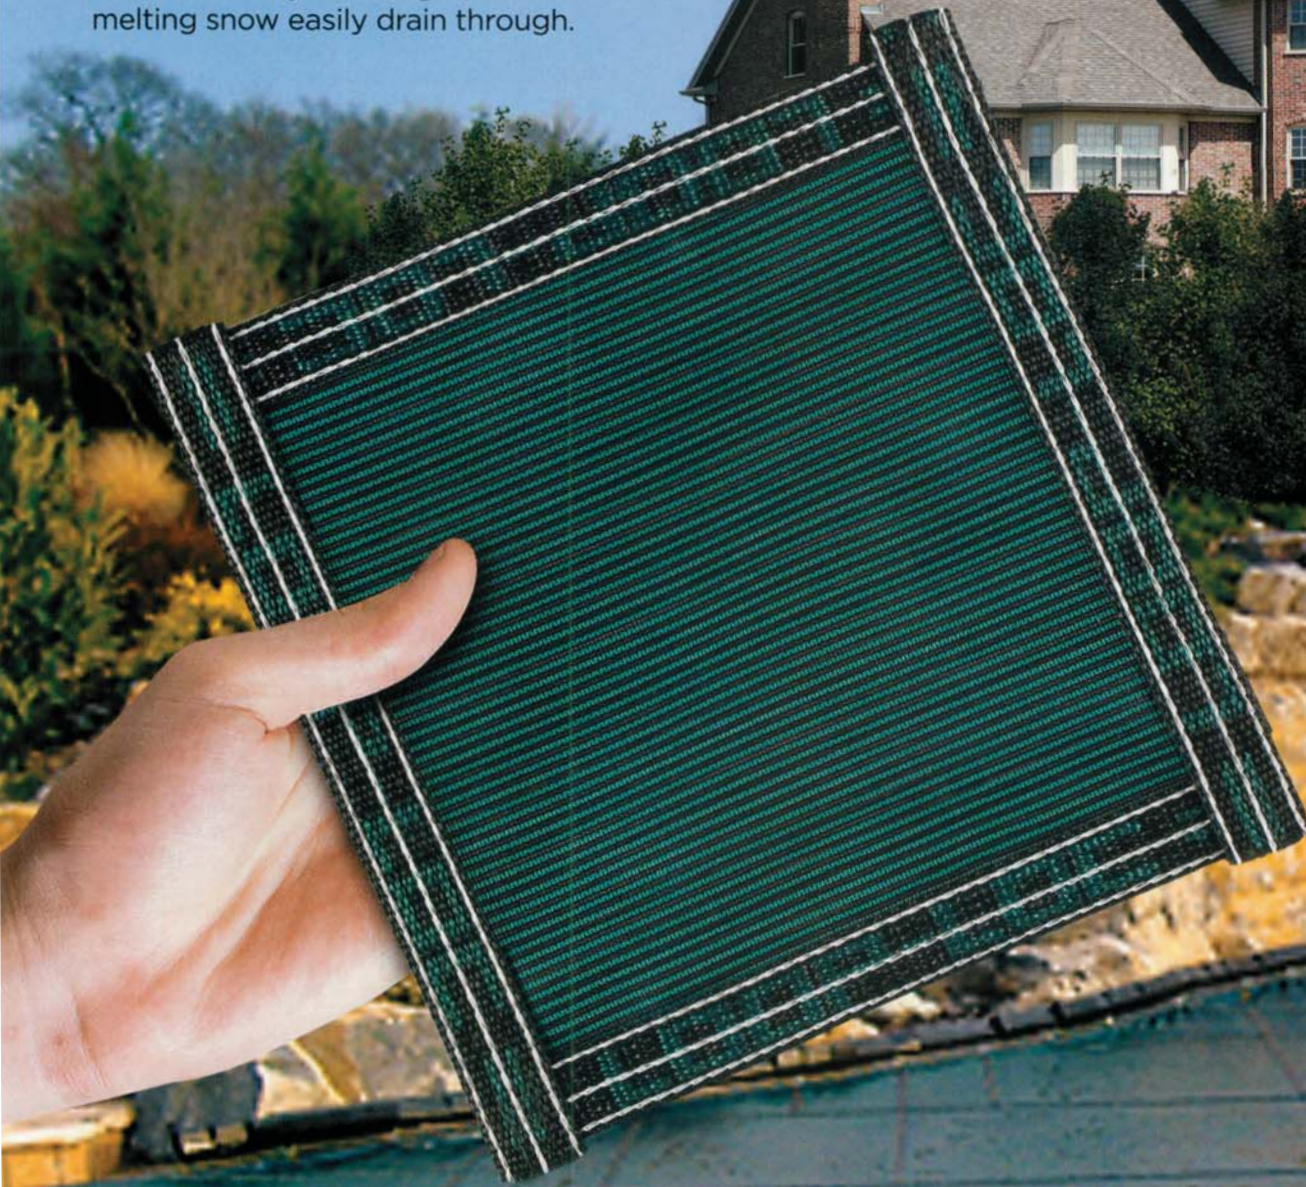

CLEAN &
BEAUTIFUL
YEAR
ROUND

LOOP-LOC always stays tight, clean and beautiful on your pool – unlike a saggy, unsightly waterbag cover that becomes a dangerous, slippery swamp after just a few rains. LOOP-LOC's super dense mesh allows rain to drain through. The cover stays dry and beautiful in any weather!

Blocks virtually all sunlight, but lets rain and melting snow easily drain through.

Unique Anchors

Offers ultimate protection and fit flush with the deck.

Choice of black, gray, green, tan or blue to complement your outdoor decor.

Super Dense Mesh

Blocks virtually all sunlight, but lets rain and melting snow easily drain through.

Protect your family with the only mesh pool cover that passed the elephant test.

You'll probably never need a pool cover safe and strong enough to support the weight of "Bubbles," the African elephant seen on the cover. But imagine how safe you'll feel owning the only pool cover that's proven it can: the LOOP-LOC® Safety Swimming Pool Cover.